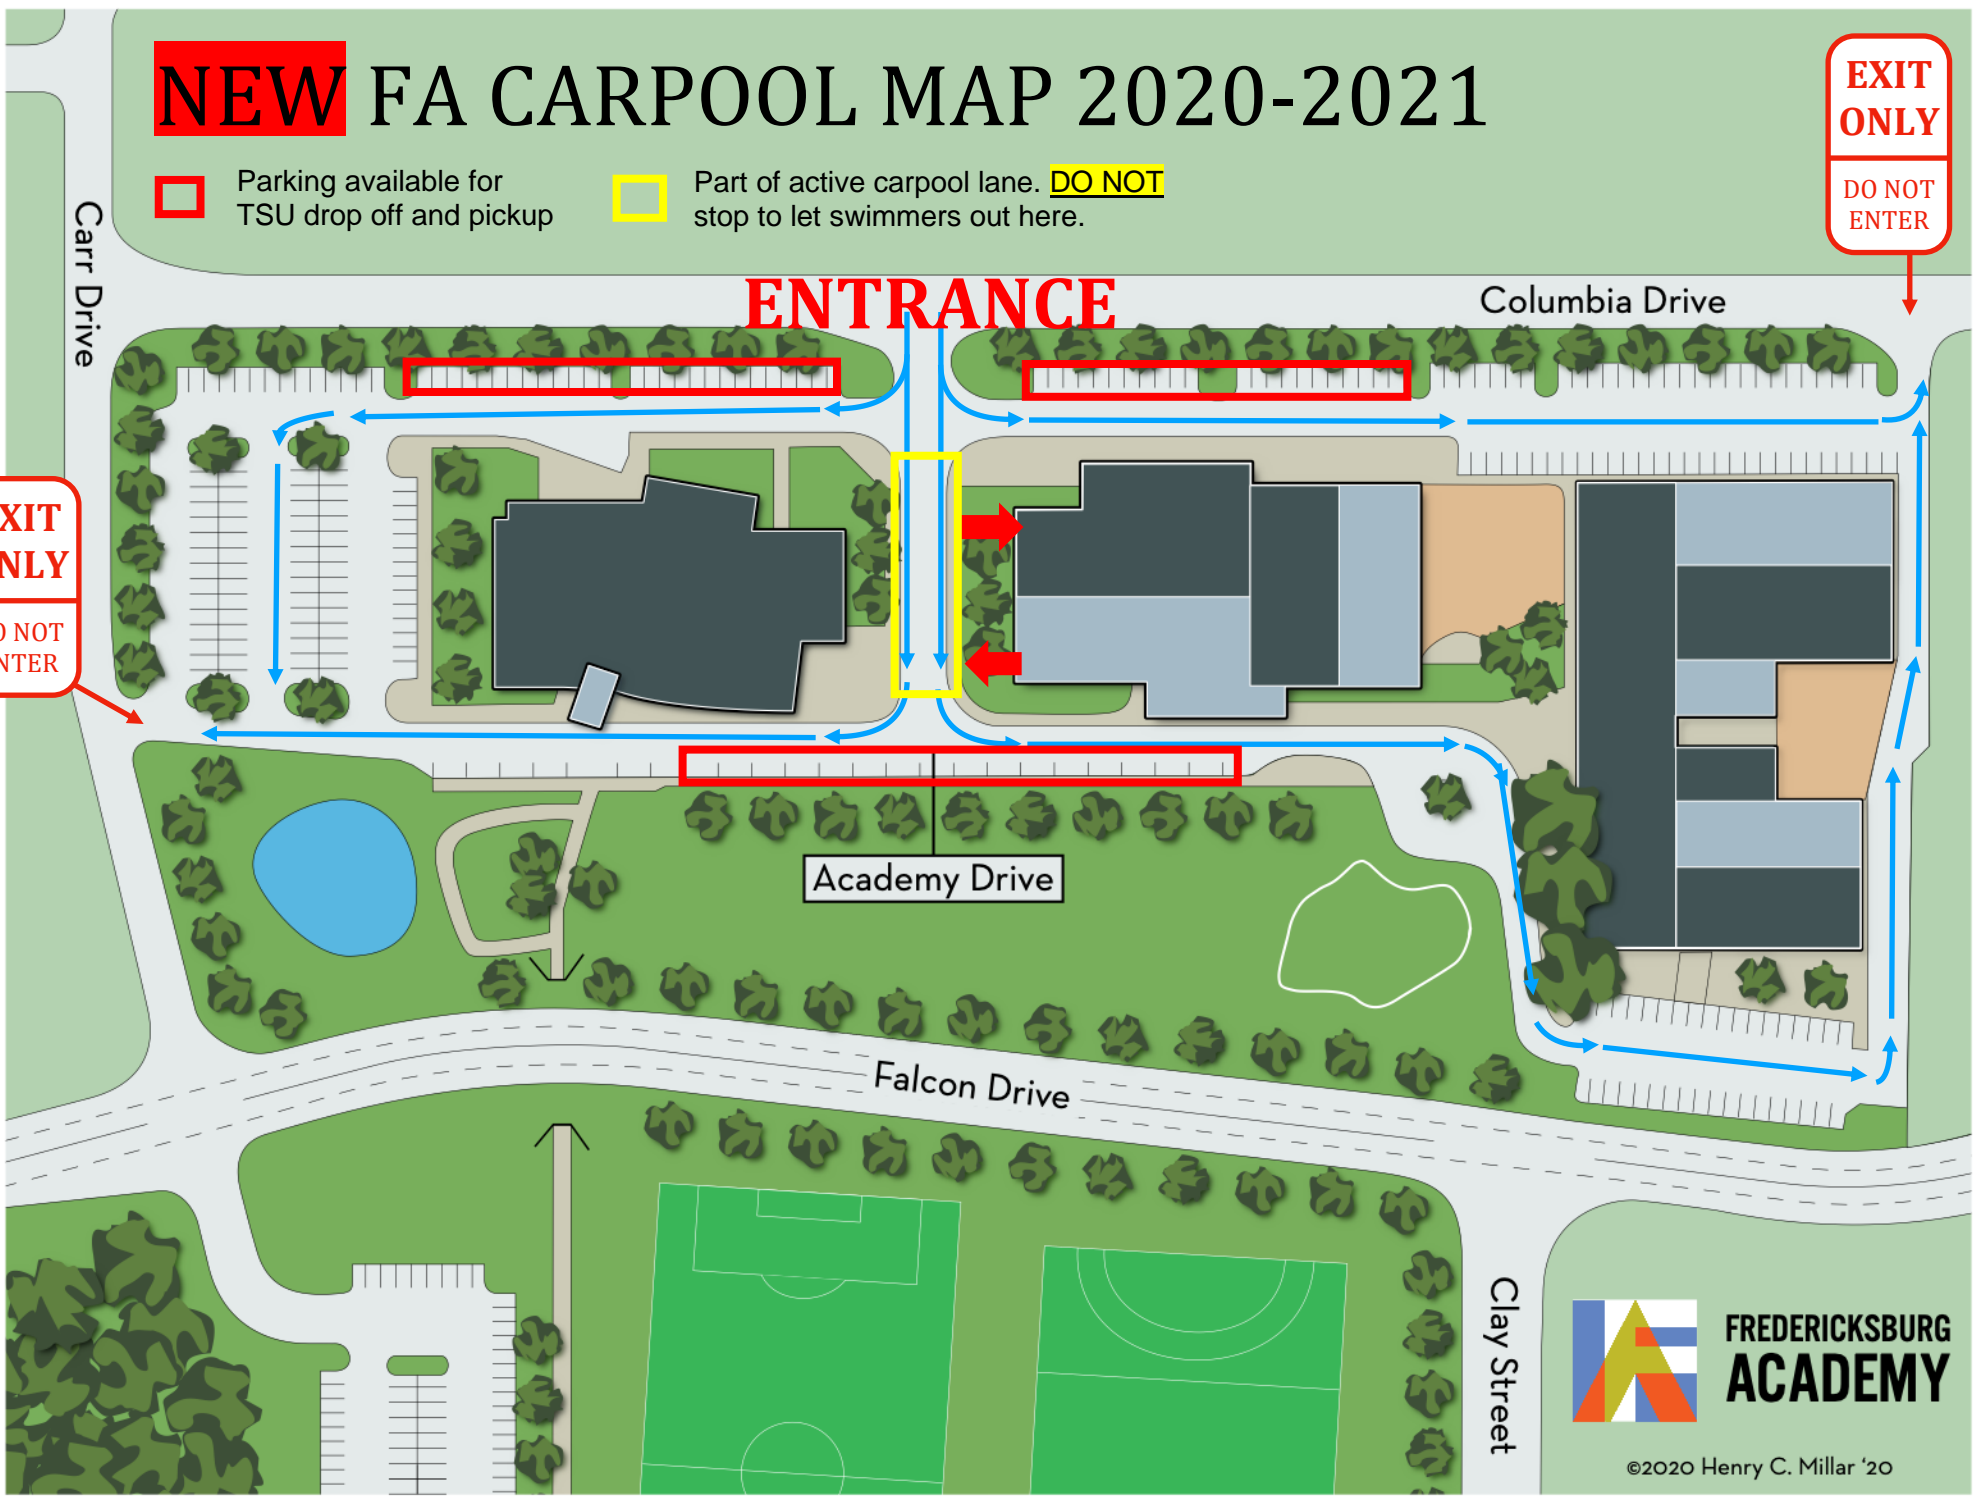

NEW FA CARPOOL MAP 2020-2021

-  Parking available for TSU drop off and pickup
-  Part of active carpool lane. **DO NOT** stop to let swimmers out here.

EXIT ONLY
DO NOT ENTER

ENTRANCE

EXIT ONLY
DO NOT ENTER